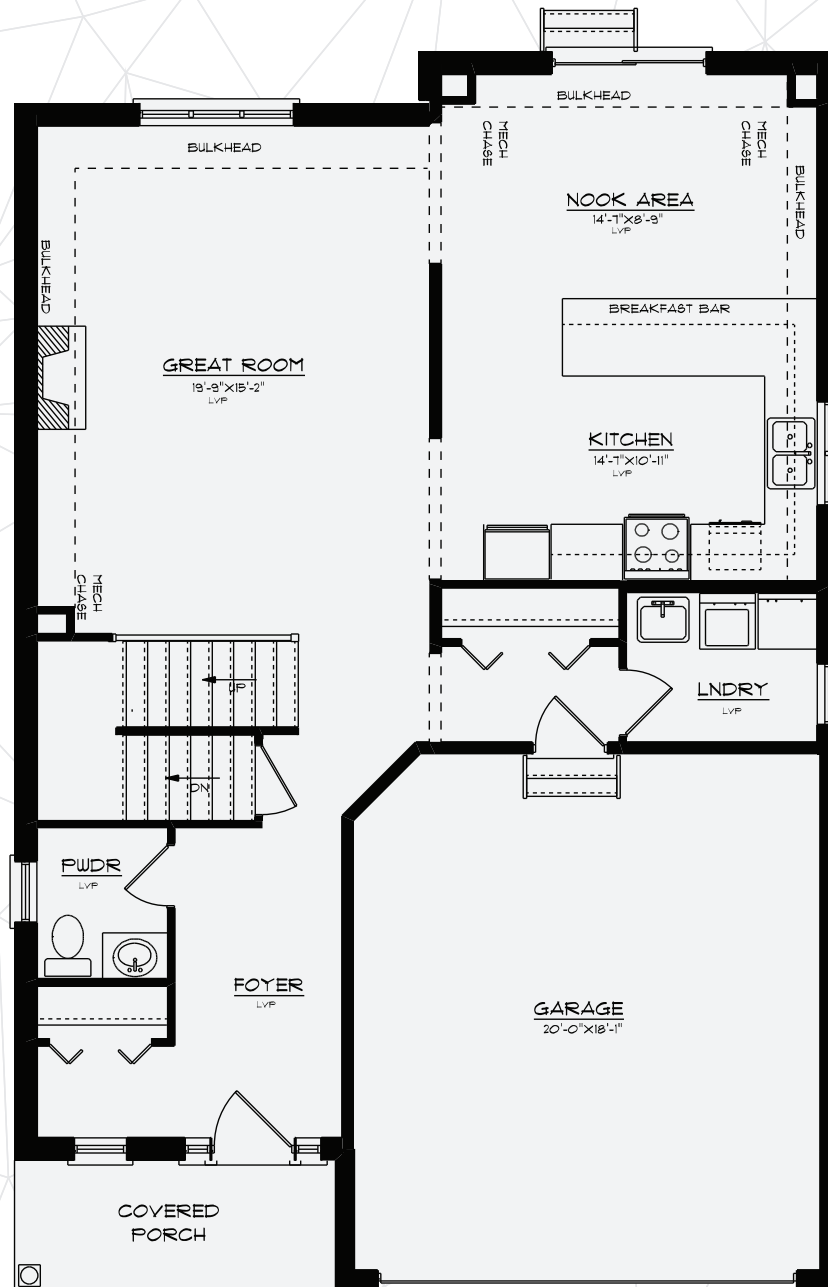

FAIRGROUNDS
STRATFORD

The Doyle

Single Family 42' Lot

Square Footage: 2,416

Bedrooms: 4

Bathrooms: 2.5

Storeys: 2

4 bedroom, 2 storey, 2 1/2 baths, double car garage, main floor laundry, large second floor primary & ensuite, oversized second floor bedrooms.

Division of Werner Bromberg Ltd.

www.bromberghomes.com

The Doyle

Single Family 42' Lot

Square Footage: 2,416

Bedrooms: 4

Bathrooms: 2.5

Storeys: 2

4 bedroom, 2 storey, 2 1/2 baths, double car garage, main floor laundry, large second floor primary & ensuite, oversized second floor bedrooms.

www.bromberghomes.com

Main Floor
1,053 Sq. Ft.

Upper Floor
1,363 Sq. Ft.