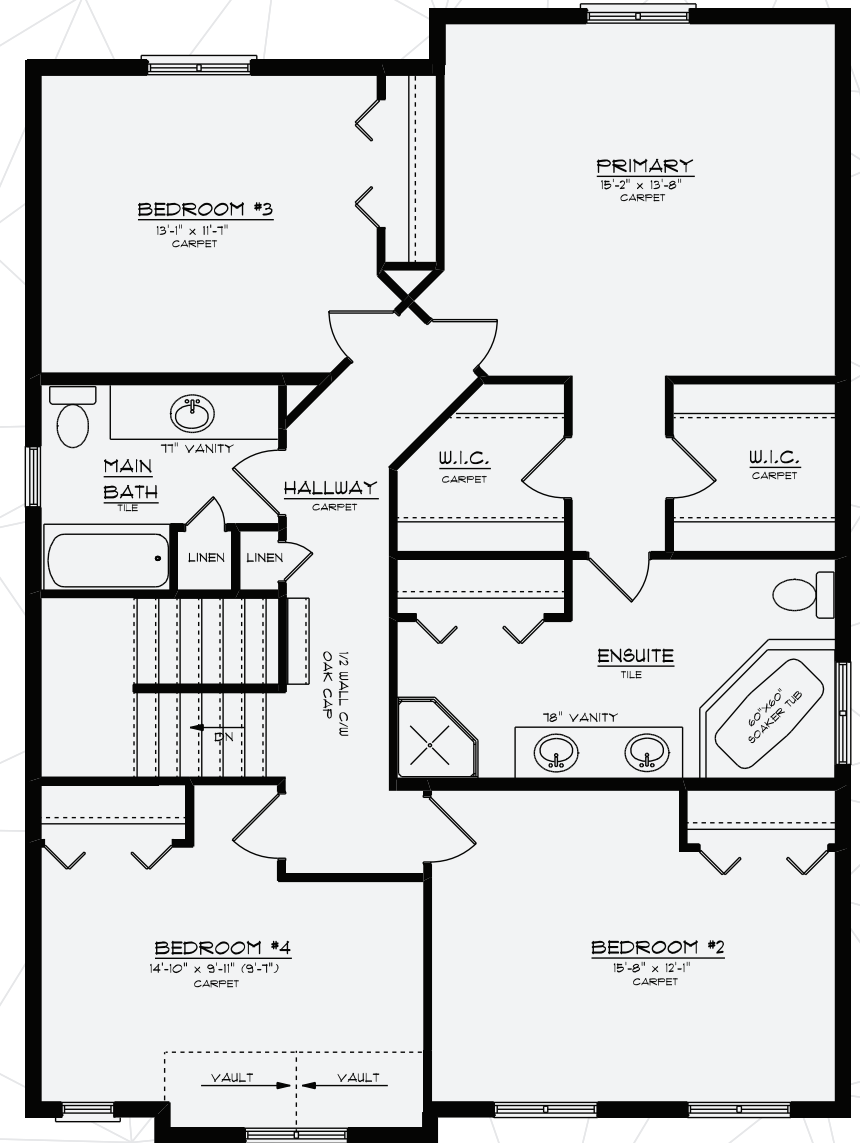

FAIRGROUNDS
STRATFORD

The Doyle

Single Family 42' Lot

Square Footage: 2,416

Bedrooms: 4

Bathrooms: 2.5

Storeys: 2

4 bedroom, 2 storey, 2 1/2 baths, double car garage, main floor laundry, large second floor primary & ensuite, oversized second floor bedrooms.

Division of Werner Bromberg Ltd.

www.bromberghomes.com

The Doyle

Single Family 42' Lot

Square Footage: 2,416

Bedrooms: 4

Bathrooms: 2.5

Storeys: 2

4 bedroom, 2 storey, 2 1/2 baths, double car garage, main floor laundry, large second floor primary & ensuite, oversized second floor bedrooms.

www.bromberghomes.com

Main Floor
1,053 Sq. Ft.

Upper Floor
1,363 Sq. Ft.